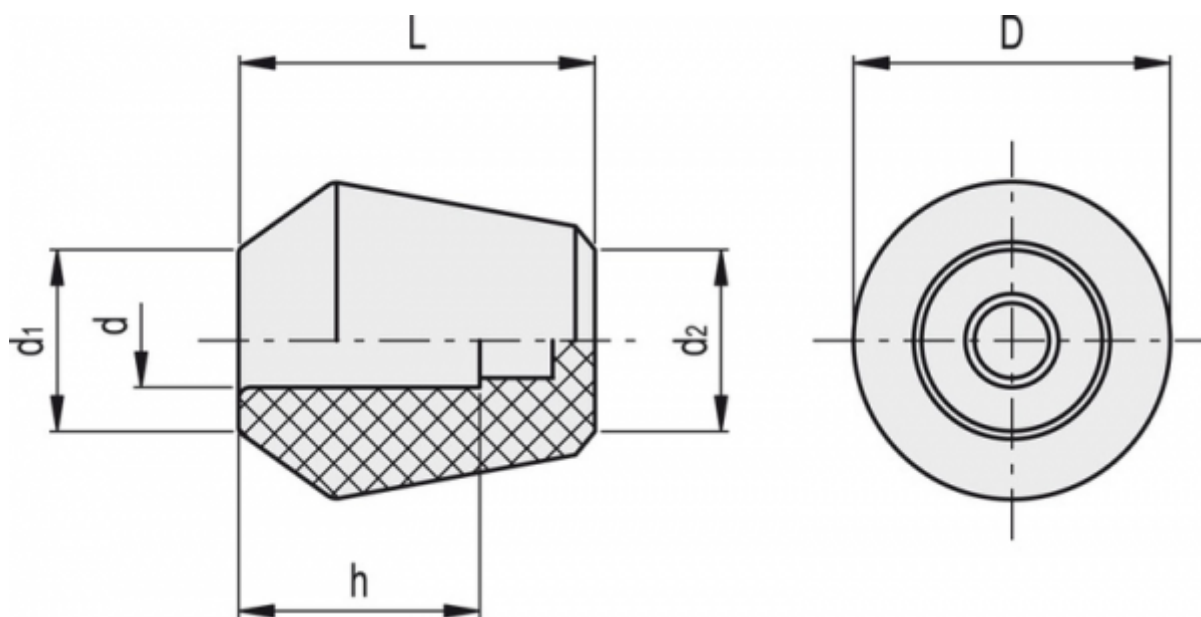

Article number: 2304047101

Description: E+G Handle
P.390/30 N-10

Measures

$d = 10 \text{ h9}$

$D = 30$

$d1 = 17$

$d2 = 19$

$h = 18$

$L = 33$